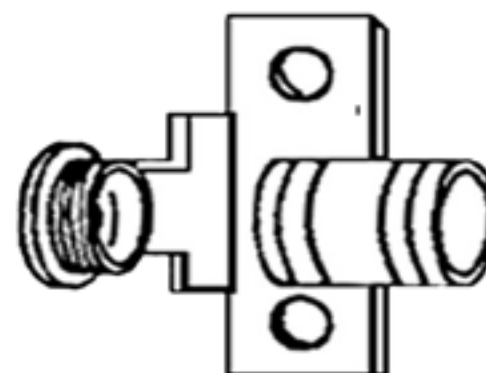

SOLID RODDING #9-002

Steel, brass painted

SOLID RODDING #9-004

Aluminum, brass plated

Solid Rods used with rod-pocket curtains. Light weight applications only. Suggested lengths for use should not exceed 36" (90cm). Cut to size.

9 - 126
INSIDE SOCKET (BRASS)

9 - 223
INSIDE SOCKET (BRASS)

9 - 153
OUTSIDE SOCKET
1" PROJECTION (BRASS)

9 - 124
OUTSIDE SOCKET (BRASS)
3/8" PROJECTION

9 - 230
ROD SPLICER, USE WITH 3/8" (10mm) RODDING.

METRO MARINE 
DESIGN ASSOCIATES