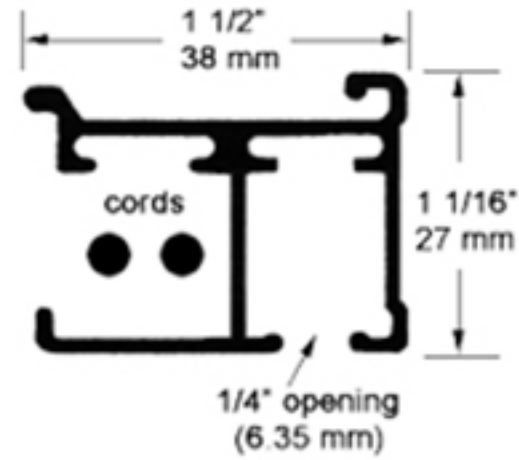

# UTILITY TRACK #94001

Utility Channel #94001, cord operated medium to heavy curtains.

Natural Aluminum with mounting brackets. Use brackets approx 20" (50cm) on center. We will cut to size. Maximum Length 16 ft (4.9mtrs). Stainless Steel Philips head screws included 3/4" (19mm) long.

Best suited for Stage, Divider, or Wheelhouse Curtains. Designed for top mounting, but can be used with wall bracket. Available in natural or white.

This track can be used where extra strength and durability and cord operation is required.

## End Pulleys

94101  
Right

94102  
Left

9670  
Roller