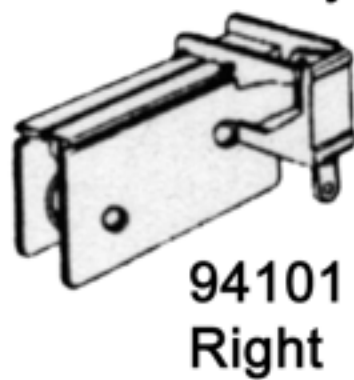

# UTILITY TRACK #94001

Utility Channel #94001, cord operated medium to heavy curtains.

Natural Aluminum with mounting brackets. Use brackets approx 20" (50cm) on center. We will cut to size. Maximum Length 16 ft (4.9mtrs). Stainless Steel Philips head screws included 3/4" (19mm) long.

Best suited for Stage, Divider, or Wheelhouse Curtains. Designed for top mounting, but can be used with wall bracket. Available in natural or white.

This track can be used where extra strength and durability and cord operation is required.

## End Pulleys

94101  
Right

94102  
Left

9670  
Roller