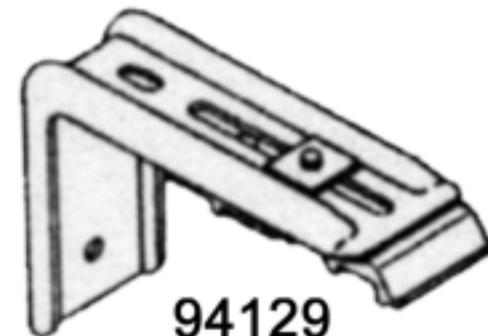

94129
Wall Bracket