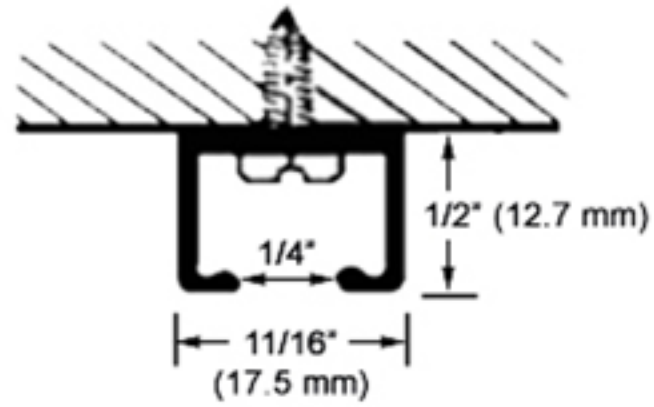

UTILITY TRACK #9046

Utility track #9046 is a versatile medium weight aluminum curtain track. Designed for top (overhead) mounting. Holes approx. 15" o.c. Stainless steel screws provided #6 x 3/4" Phillips.

Use for Bunk or Porthole curtains as required. Tracks are cut to size, full length 16 feet.

9685
Nylon Slide w/Hook

93121
Nylon Snap Slide

9684
End Stop Metal

92122
Nylon Slide w/Sew on Tab

#94132
End Cap Plastic